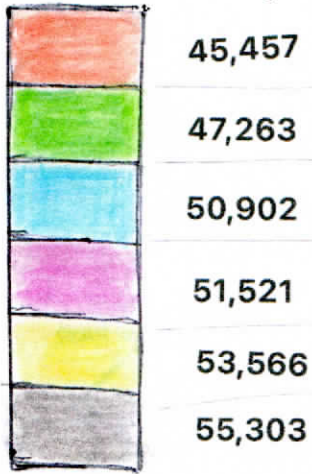

City of Irvine - Districting 2023

Planning Areas with Total Population

district map by DEE FOX

National Demographics Corporation
April 2023

©2021 CALIPER

DISTRICT ONE

GREAT PARK - 13,558
PORTOLA SPRINGS - 12,897
ORCHARD HILLS - 7,686
IRVINE SPECTRUM CENTER - 7,444
LOS OLIVOS - 3,764
IRVINE SPECTRUM 3 - 54
IRVINE SPECTRUM 2 - 35
IRVINE SPECTRUM 6 - 19
IRVINE SPECTRUM 5 - 0

DISTRICT TWO

WOODBURY - 23,362
OAKCREEK - 10,715
CYPRESS VILLAGE - 13,186

DISTRICT THREE

WOODBURGE - 24,935
TURTLE ROCK - 11,059
QUAIL HILL - 6,793
TURTLE RIDGE - 3,367
LAGUNA ALTURA - 2,935
SHADY CANYON - 1,125
BOMMER CANYON - 672
QUAIL HILL OPEN SPACE - 16