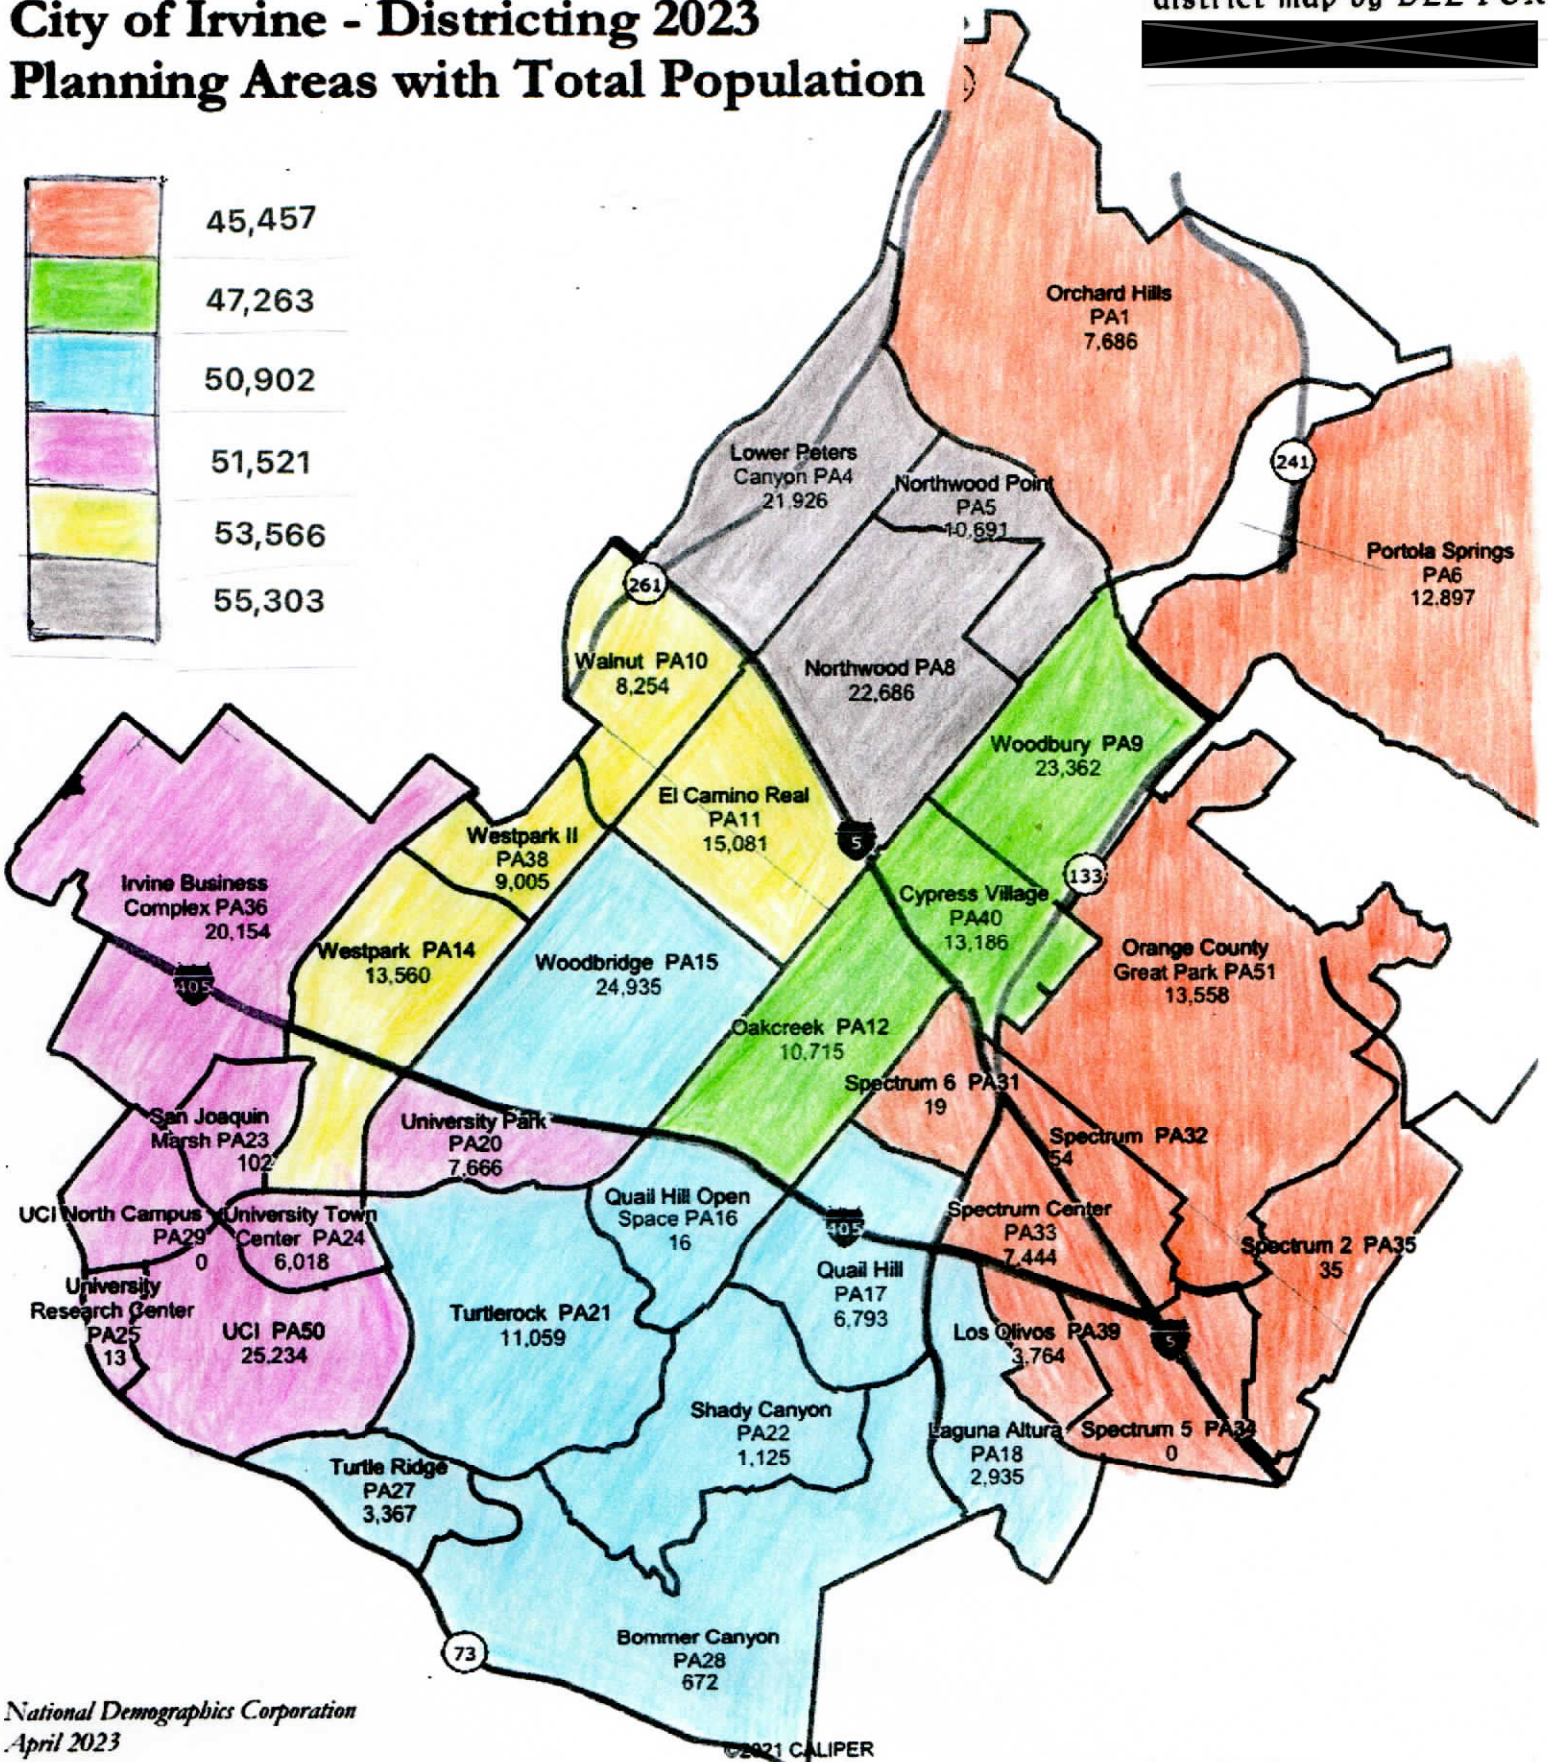

City of Irvine - Districting 2023

Planning Areas with Total Population

district map by DEE FOX

National Demographics Corporation
April 2023

©2021 CALIPER

DISTRICT ONE

GREAT PARK - 13,558
PORTOLA SPRINGS - 12,897
ORCHARD HILLS - 7,686
IRVINE SPECTRUM CENTER - 7,444
LOS OLIVOS - 3,764
IRVINE SPECTRUM 3 - 54
IRVINE SPECTRUM 2 - 35
IRVINE SPECTRUM 6 - 19
IRVINE SPECTRUM 5 - 0

DISTRICT TWO

WOODBURY - 23,362
OAKCREEK - 10,715
CYPRESS VILLAGE - 13,186

DISTRICT THREE

WOODBURGE - 24,935
TURTLE ROCK - 11,059
QUAIL HILL - 6,793
TURTLE RIDGE - 3,367
LAGUNA ALTURA - 2,935
SHADY CANYON - 1,125
BOMMER CANYON - 672
QUAIL HILL OPEN SPACE - 16

DISTRICT FOUR

UNIVERSITY CALIFORNIA IRVINE - 25,234
IRVINE BUSINESS COMPLEX - 20,154
UNIVERSITY TOWN CENTER - 6,018
SAN JOAQUIN MARSH - 102
UNIVERSITY RESEARCH CENTER - 13
UCI NORTH CAMPUS - 0

DISTRICT FIVE

EL CAMINO REAL - 15,081
WESTPARK - 13,560
WESTPARK II - 9,005
WALNUT - 8,254
UNIVERSITY PARK - 7,666

DISTRICT SIX

NORTHWOOD - 22,686

LOWER PETERS CANYON - 21,926

NORTHWOOD POINT - 10,691